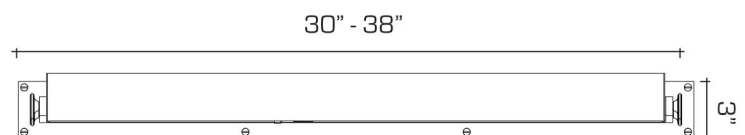

AVAILABLE FINISHES

polished brass

burnished brass, burnished nickel, polished nickel, dark waxed bronze

antique brass, oil rubbed bronze, satin nickel, light pewter, dark pewter, german silver