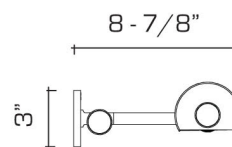

UL listed for use in dry environments

Manufactured using 85% recycled brass