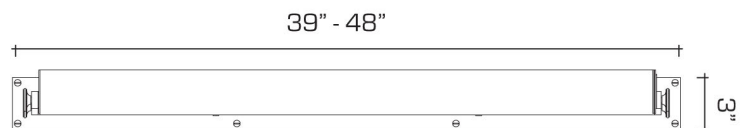

AVAILABLE FINISHES

polished brass

burnished brass, burnished nickel, polished nickel, dark waxed bronze

antique brass, oil rubbed bronze, satin nickel, light pewter, dark pewter, german silver