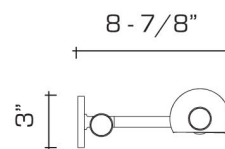

UL listed for use in dry environments

Manufactured using 85% recycled brass