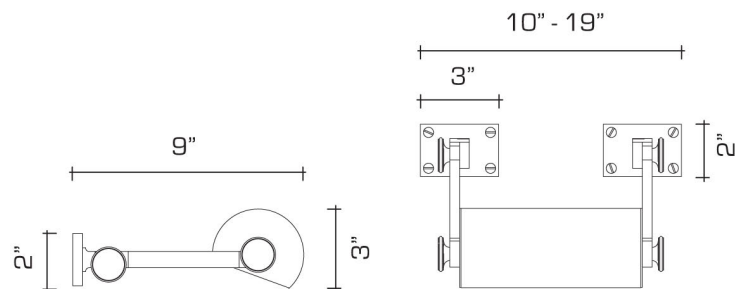

This item cannot be UL listed.

Manufactured using 85% recycled brass