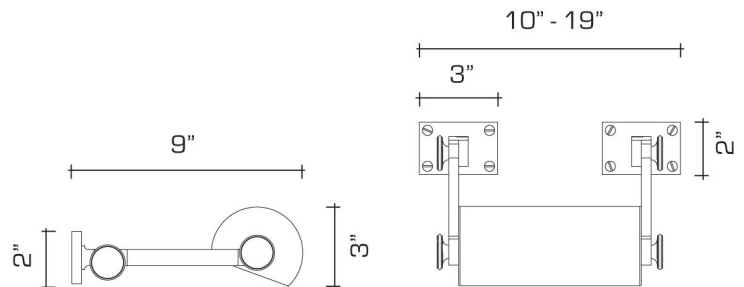

AVAILABLE FINISHES

polished brass

burnished brass, dark waxed bronze, polished nickel,
burnished nickel

antique brass, oil rubbed bronze, satin nickel, light
pewter, german silver, dark pewter