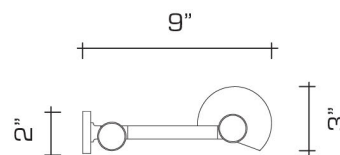

DIMENSIONS:

Overall (extended): 3" h. x 20"-29" w. x 9" d.
Backplate: 2" h. x 3" w.

LAMPING:

2 Edison sockets, maximum 75 watts per socket
Also available with 2 GU24 sockets

OPTIONS:

Please specify desired overall length between 20" and 29". Max wattage may be affected by selected length. UL dry listing with minor modifications. For other configurations and sizes, see our Veronique Family.

JUNCTION BOX:

Will not cover a 2" X 3" Junction box

AVAILABLE FINISHES

polished brass

burnished brass, burnished nickel, polished nickel, dark waxed bronze

antique brass, oil rubbed bronze, satin nickel, light pewter, dark pewter, german silver