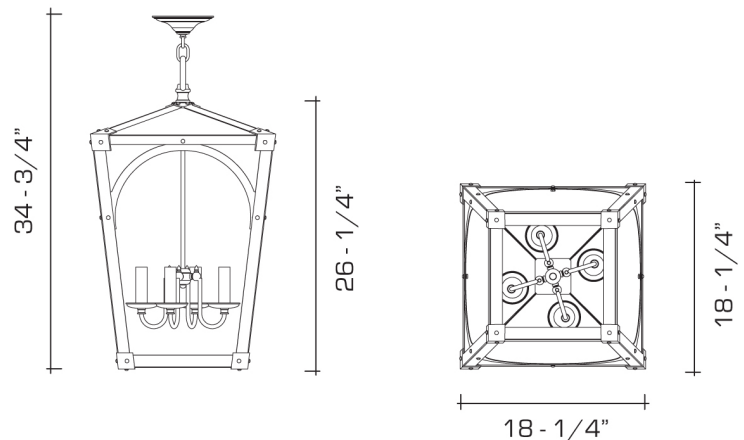

UL listed for use in dry environments

Manufactured using 85% recycled brass