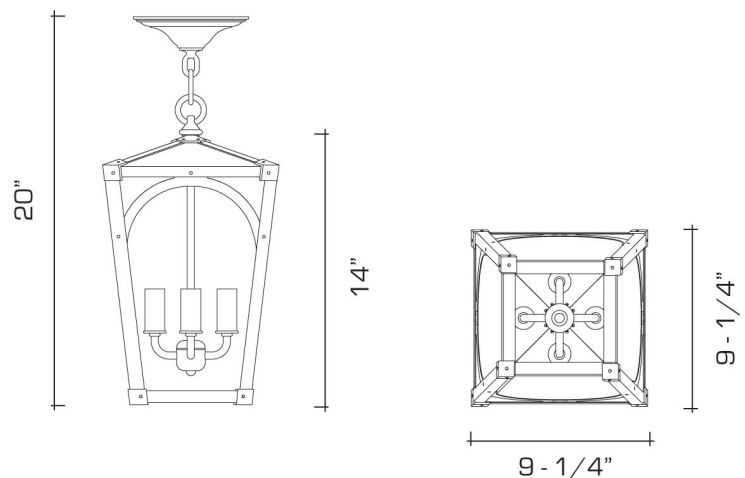

AVAILABLE FINISHES

polished brass

burnished brass, dark waxed bronze, polished nickel, burnished nickel

antique brass, oil rubbed bronze, light pewter, dark pewter