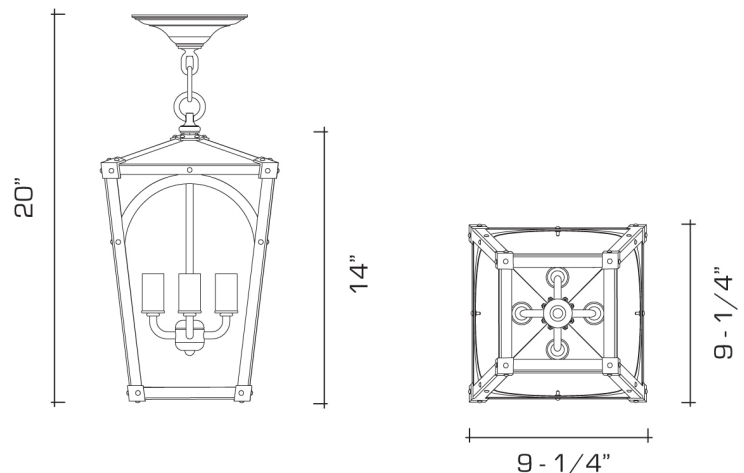

AVAILABLE FINISHES

polished brass

burnished brass, dark waxed bronze, polished nickel, burnished nickel

antique brass, oil rubbed bronze, satin nickel, light pewter, dark pewter, verdigris