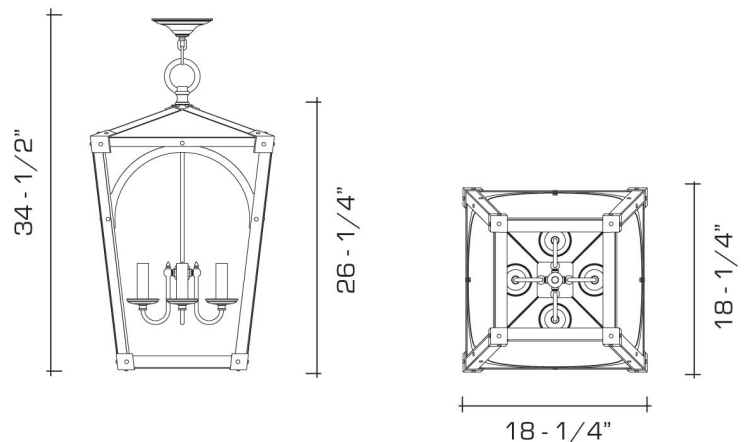

AVAILABLE FINISHES

polished brass

burnished brass, dark waxed bronze, polished nickel,
burnished nickel

dark pewter, light pewter, antique brass, oil rubbed bronze,
satin nickel, verdigris