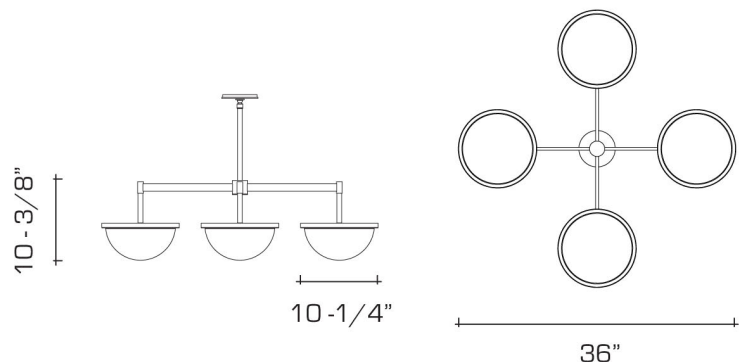

AVAILABLE FINISHES

polished brass

polished nickel, burnished brass, dark waxed bronze, burnished nickel

antique brass, oil rubbed bronze, satin nickel, light pewter, german silver, dark pewter