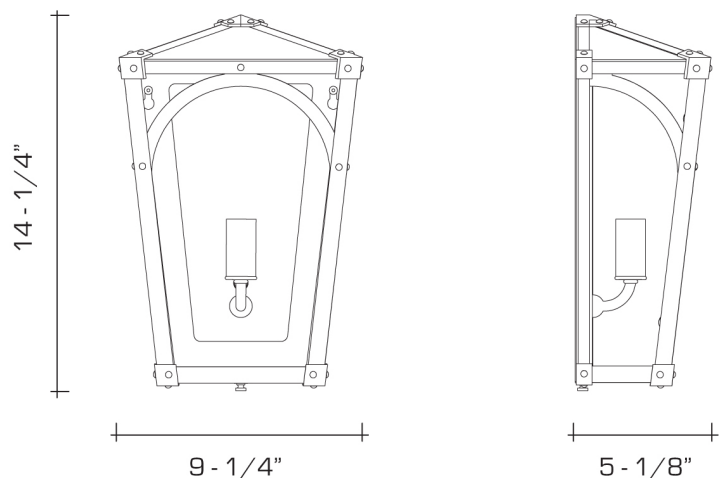

UL listed for use in dry environments

Manufactured using 85% recycled brass