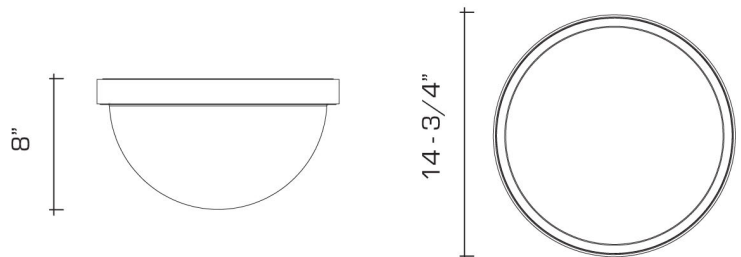

AVAILABLE FINISHES

polished brass

burnished brass, dark waxed bronze, polished nickel,
burnished nickel

antique brass, oil rubbed bronze, light pewter, satin nickel,
german silver, dark pewter