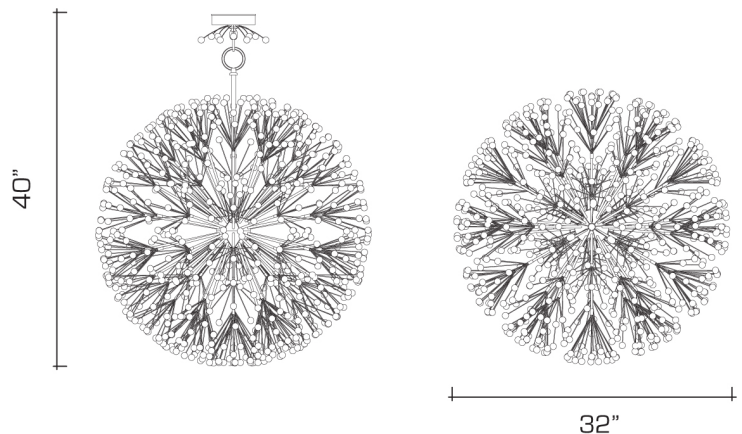

AVAILABLE FINISHES

duquette brass

duquette nickel, duquette dark bronze

duquette pewter

UL listed for use in dry environments