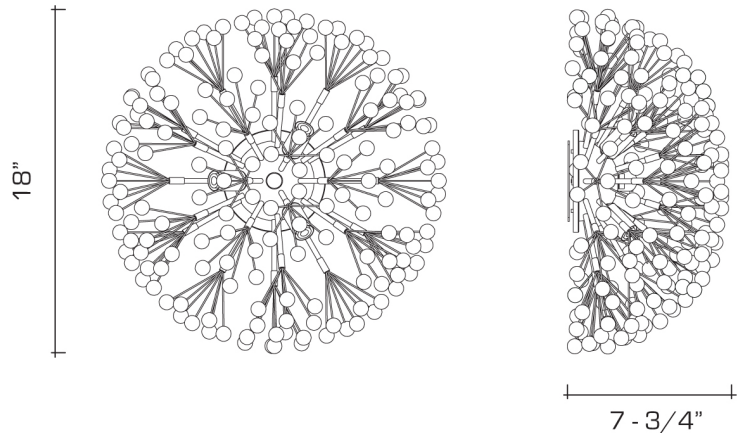

AVAILABLE FINISHES

duquette brass

duquette nickel, duquette dark bronze

duquette pewter

UL listed for use in dry environments