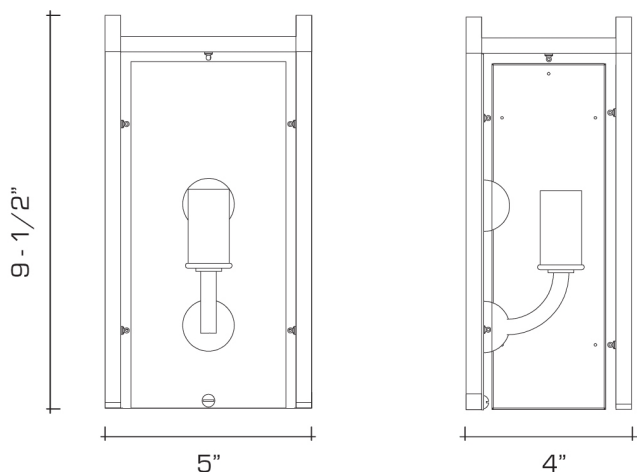

AVAILABLE FINISHES

polished brass

dark waxed bronze, polished nickel, burnished brass, burnished nickel

antique brass, oil rubbed bronze, satin nickel, light pewter, german silver, dark pewter