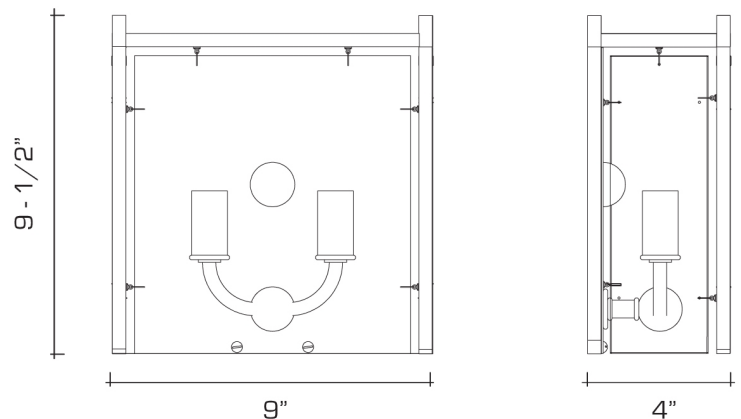

AVAILABLE FINISHES

polished brass

polished nickel, burnished nickel, burnished brass, dark waxed bronze

satin nickel, light pewter, german silver, antique brass, dark pewter, oil rubbed bronze