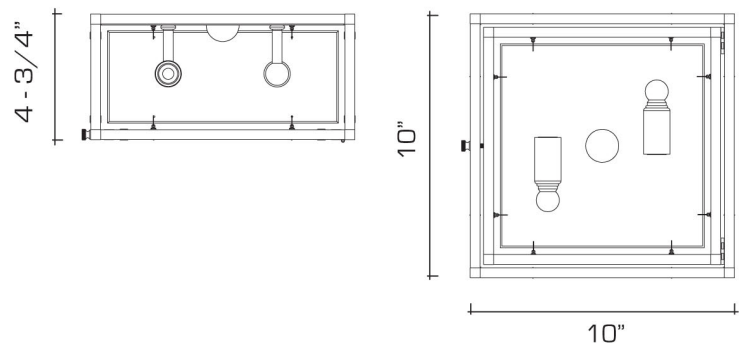

AVAILABLE FINISHES

polished brass

burnished brass, burnished nickel, dark waxed bronze, polished nickel

dark pewter, german silver, light pewter, antique brass, oil rubbed bronze, satin nickel