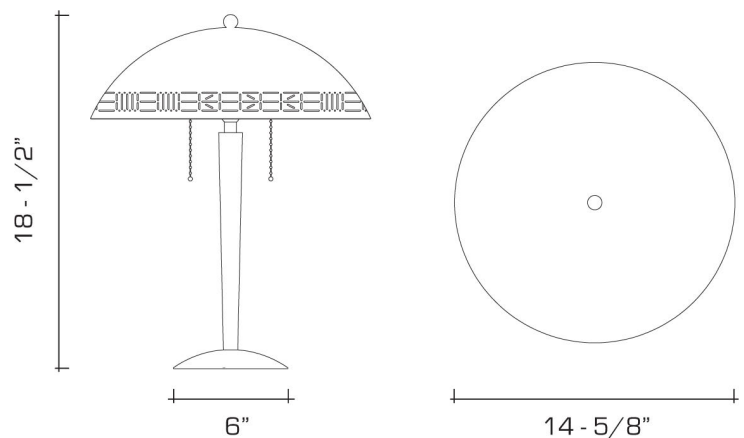

AVAILABLE FINISHES

polished brass

dark waxed bronze, polished nickel

UL listed for use in dry environments