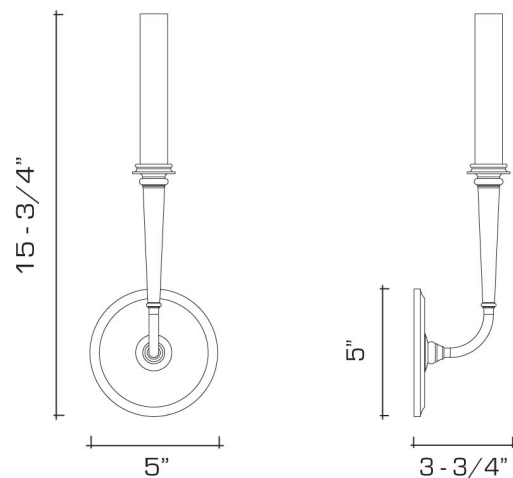

UL listed for use in dry environments