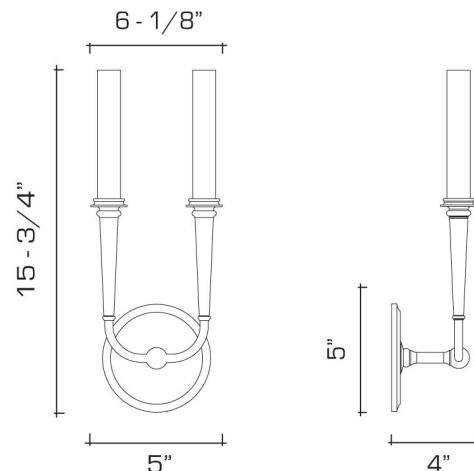

UL listed for use in dry environments