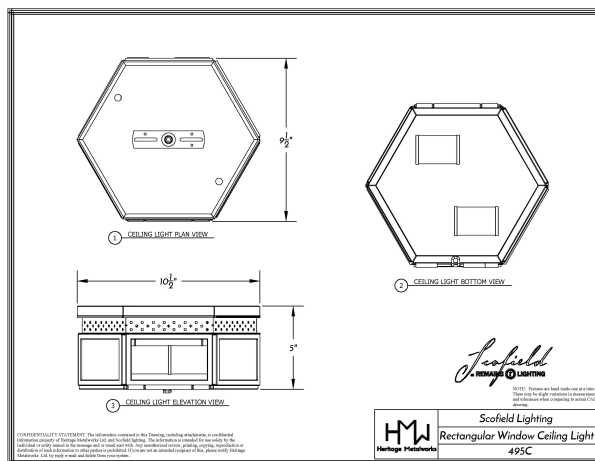

AVAILABLE FINISHES

natural copper

bronzed copper

aged tin, oxidized copper

UL listed for use in dry or damp environments.