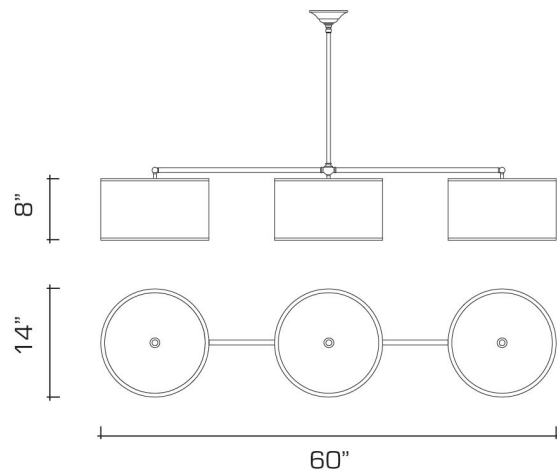

AVAILABLE FINISHES

polished brass

burnished brass, burnished nickel, dark waxed bronze, polished nickel

dark pewter, german silver, light pewter, antique brass, oil rubbed bronze, satin nickel