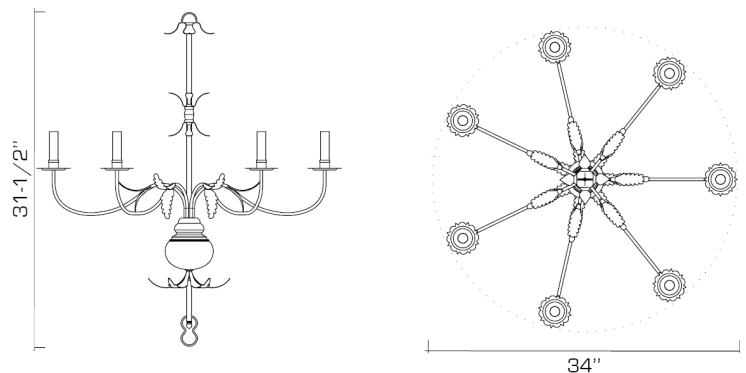

UL listed for use in dry or damp environments.