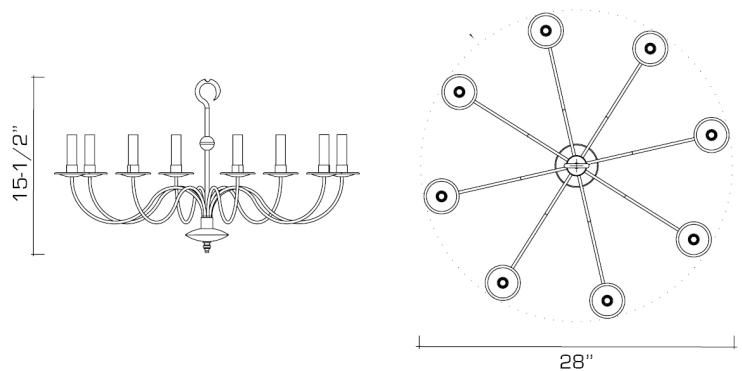

AVAILABLE FINISHES

aged tin

UL listed for use in dry or damp environments.