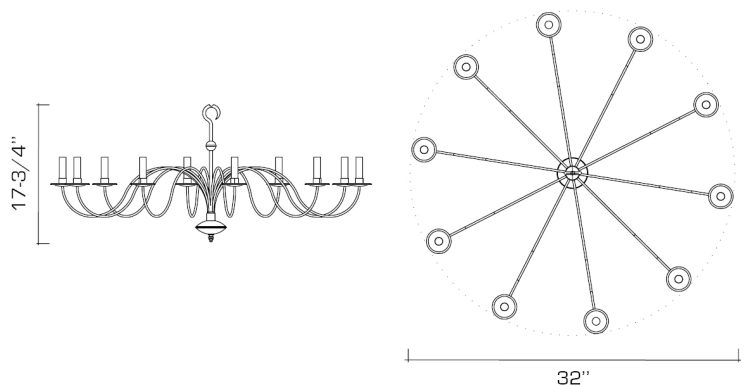

AVAILABLE FINISHES

aged tin

UL listed for use in dry or damp environments.