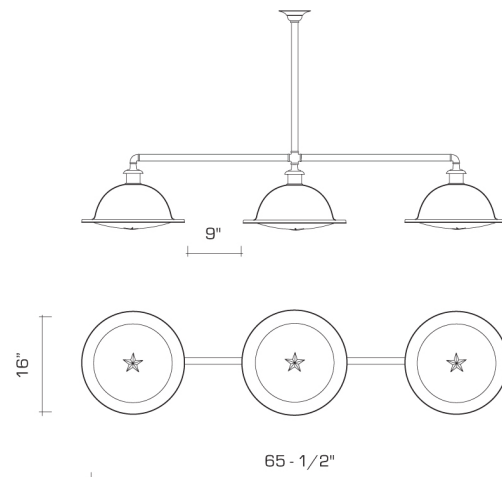

Manufactured using 90% recycled brass