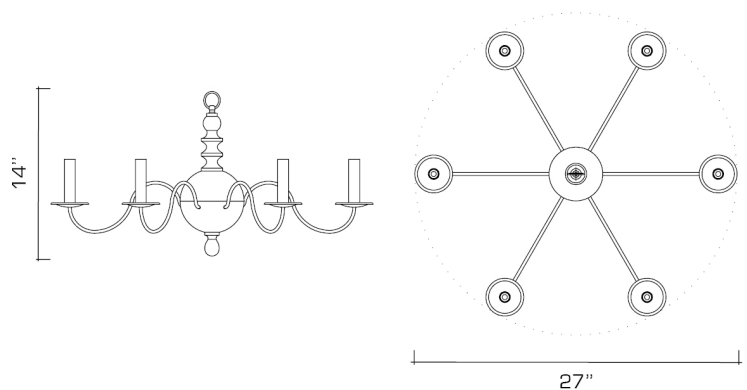

AVAILABLE FINISHES

aged tin

UL listed for use in dry or damp environments.