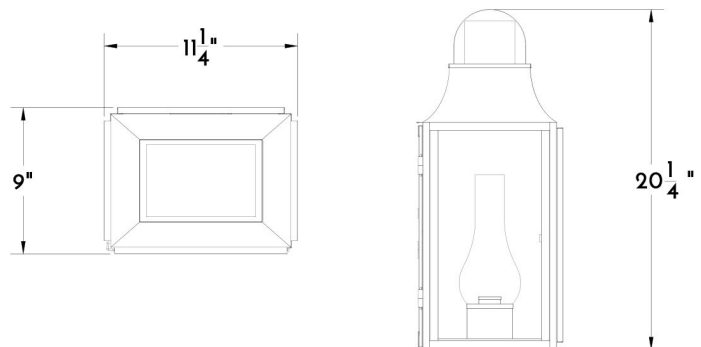

AVAILABLE FINISHES

natural copper

bronzed copper

oxidized copper

UL listed for use in dry, damp, or wet environments.