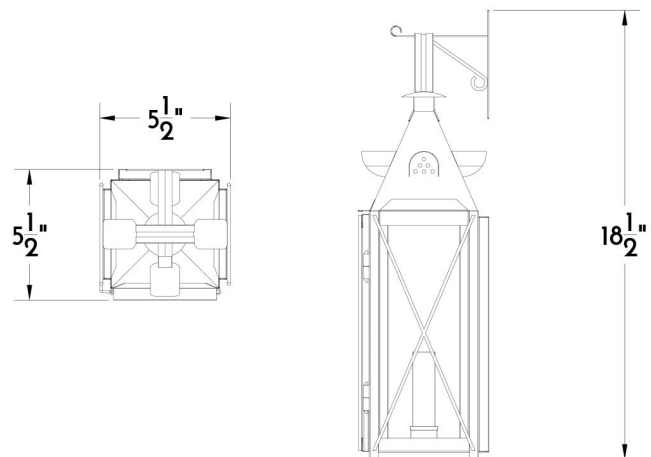

AVAILABLE FINISHES

natural copper

bronzed copper

oxidized copper

UL listed for use in dry, damp, or wet environments.