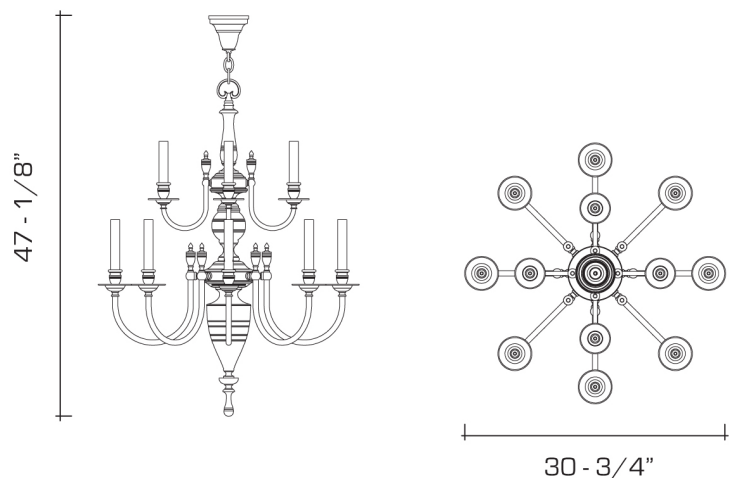

AVAILABLE FINISHES

polished brass

burnished brass, burnished nickel, dark waxed bronze, polished nickel

dark pewter, german silver, light pewter, antique brass, oil rubbed bronze, satin nickel