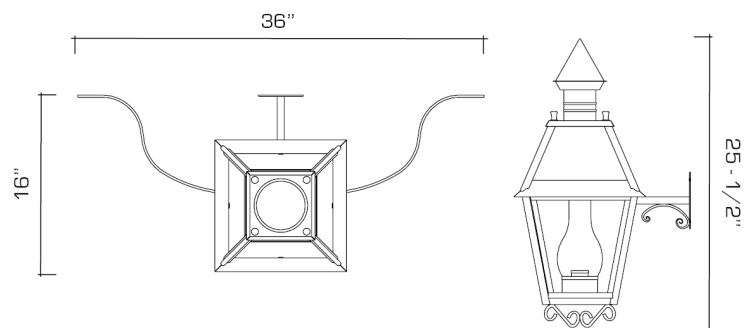

Scofield at REMAINS LIGHTING

CLASSIC EXTERIOR WALL LANTERN MEDIUM

Inspired by an American wall lantern, 18th century.
Designed by Scofield.
Shown in Bronzed Copper.

DIMENSIONS:

Overall: 25-1/2" h. x 12" w. x 16" d.

LAMPING:

Single Edison socket, maximum 100 watts
Also available with single Candelabra socket

OPTIONS:

Supplied on a yoke bracket; wing bracket and additional glass options available.
For other configurations and sizes, see our Classic Lantern Family.
See our Scofield options sheet for selections

JUNCTION BOX:

2" x 3" Vertical junction box

AVAILABLE FINISHES

natural copper

bronzed copper

oxidized copper

 UL listed for use in dry, damp, or wet environments.