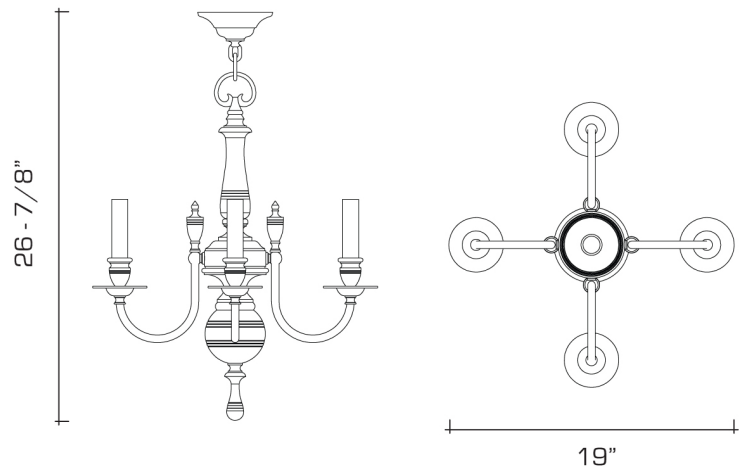

AVAILABLE FINISHES

polished brass

burnished brass, burnished nickel, dark waxed bronze, polished nickel

dark pewter, german silver, light pewter, antique brass, oil rubbed bronze, satin nickel