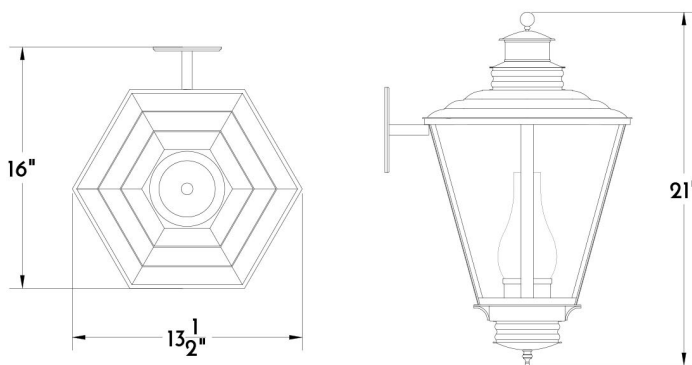

AVAILABLE FINISHES

natural copper

bronzed copper

oxidized copper

UL listed for use in dry, damp, or wet environments.