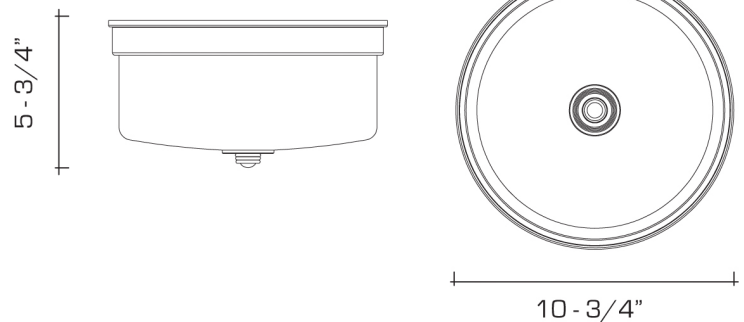

AVAILABLE FINISHES

polished brass

burnished brass, burnished nickel, dark waxed bronze,
polished nickel

dark pewter, german silver, light pewter, antique brass, oil
rubbed bronze, satin nickel