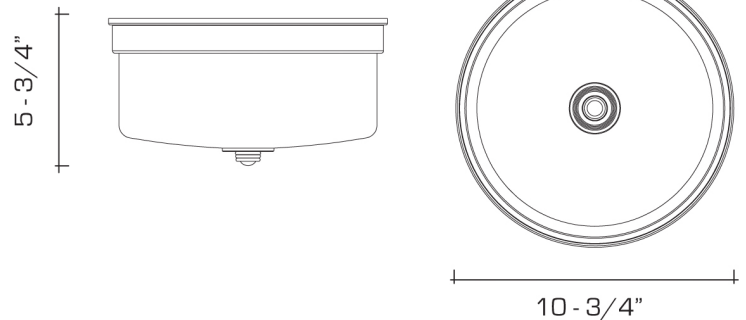

AVAILABLE FINISHES

polished brass

burnished brass, burnished nickel, dark waxed bronze,
polished nickel

dark pewter, german silver, light pewter, antique brass, oil
rubbed bronze, satin nickel