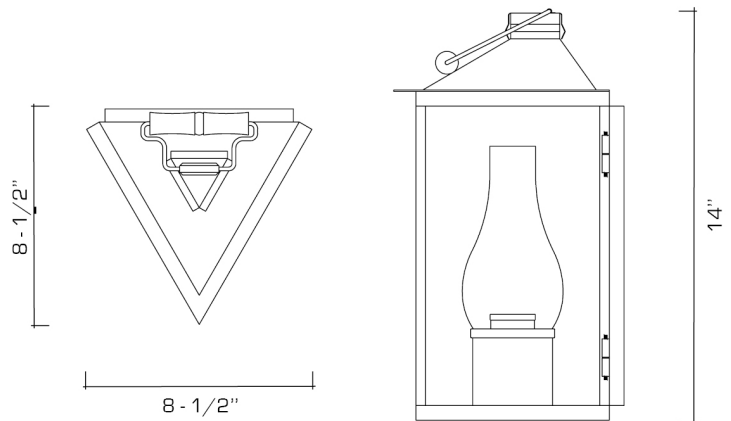

DIMENSIONS:

Overall: 14" h. x 8-1/2" w. x 8-1/2" d.

LAMPING:

Single Edison socket, maximum 100 watts
Also available with single Candelabra socket

OPTIONS:

Additional glass and antiqued mirror or pewter reflector options and straight chimney available. See our Scofield options sheet for selections

JUNCTION BOX:

2" x 3" Vertical junction box

AVAILABLE FINISHES

natural copper

bronzed copper

oxidized copper

 UL listed for use in dry, damp, or wet environments.