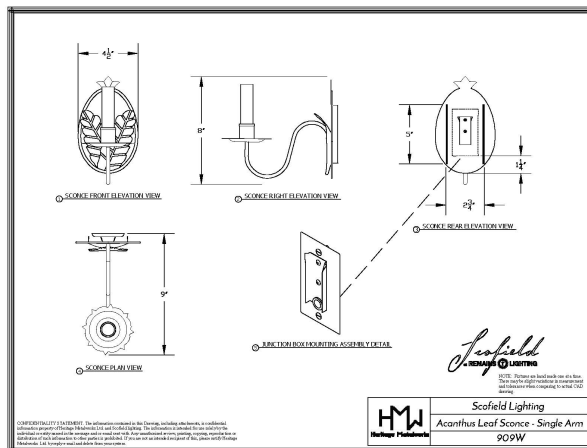

AVAILABLE FINISHES

aged tin

UL listed for use in dry or damp environments.