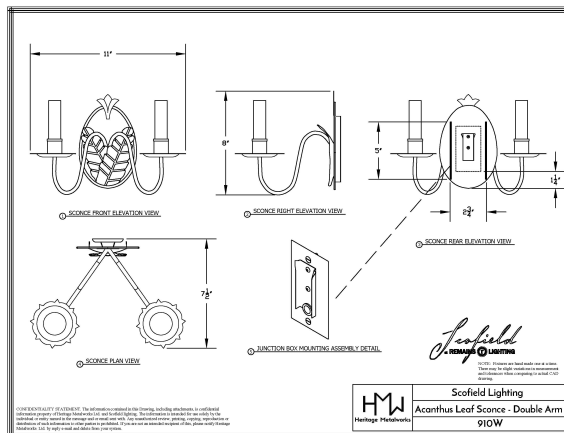

Scofield at REMAINS LIGHTING

ACANTHUS LEAF TWIN SCONCE

Gilded with 23K gold leaves and top flourish.
Designed by Scofield.
Shown in Aged Tin with yellow gold leaf details.

DIMENSIONS:

Overall: 8" h. x 11" w. x 7-1/2" d.

LAMPING:

2 Candelabra sockets

OPTIONS:

Please specify candlesleeve choice. White or yellow gold leaf detailing available.
For other configurations and sizes, see our Acanthus Family.
See our Scofield options sheet for selections

JUNCTION BOX:

2" x 3" Vertical junction box

AVAILABLE FINISHES

aged tin

 UL listed for use in dry or damp environments.