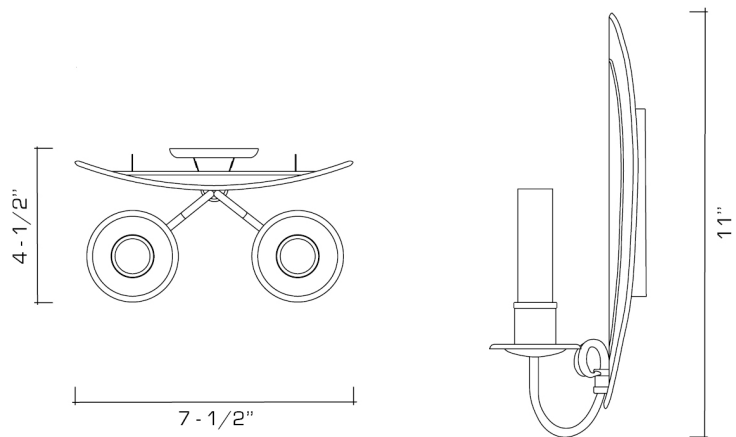

AVAILABLE FINISHES

aged tin

UL listed for use in dry or damp environments.