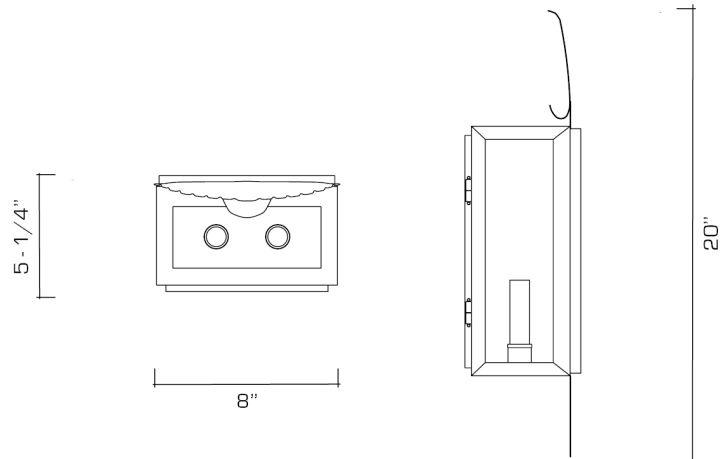

Scofield at REMAINS LIGHTING

ENGLISH BOX WALL LANTERN

Mirrored back with a door that opens from the front. Originally made in England, found in Virginia, circa 1750. Designed by Scofield. Shown in Aged Tin.

DIMENSIONS:

Overall: 20" h. x 8" w. x 5-1/4" d.

LAMPING:

2 Candelabra sockets

OPTIONS:

Please specify candlesleeve choice. White or yellow gold leaf detailing; additional glass; antiqued mirror or pewter reflector options available.

See our Scofield options sheet for selections

JUNCTION BOX:

2" x 3" Vertical junction box

AVAILABLE FINISHES

aged tin

 UL listed for use in dry or damp environments.