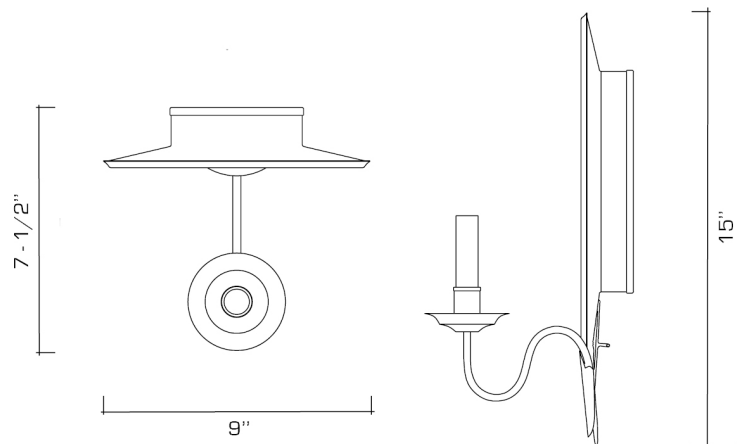

Scofield at REMAINS LIGHTING

OVAL MIRROR SCONCE

Oval back with reflective hand-cut mirror wedges. Inspired by an American wall sconce. Late 18th to early 19th century. Designed by Scofield. Shown in Aged Tin.

DIMENSIONS:

Overall: 15" h. x 9" w. x 7-1/2" d.

LAMPING:

Single Candelabra socket

OPTIONS:

Please specify candlesleeve choice. Antiqued mirror option available. For other configurations and sizes, see our Oval Mirror Family. See our Scofield options sheet for selections

JUNCTION BOX:

2" x 3" Vertical junction box

AVAILABLE FINISHES

aged tin

 UL listed for use in dry or damp environments.