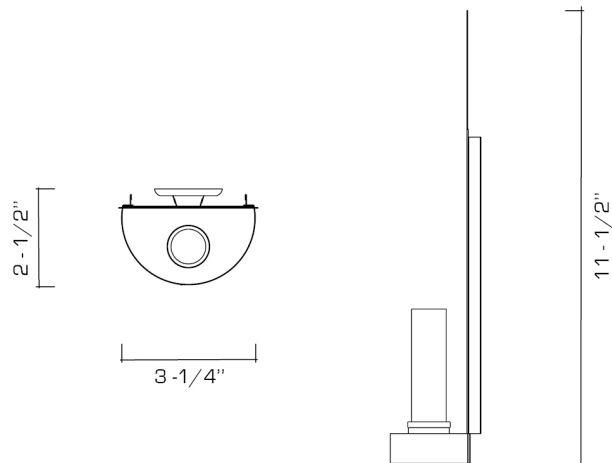

AVAILABLE FINISHES

aged tin

UL listed for use in dry or damp environments.