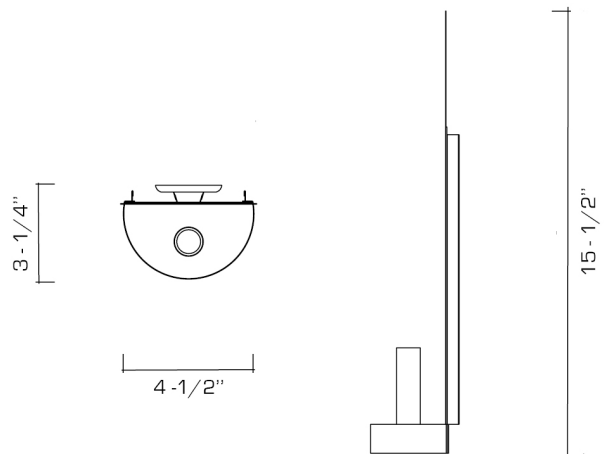

AVAILABLE FINISHES

aged tin

UL listed for use in dry or damp environments.