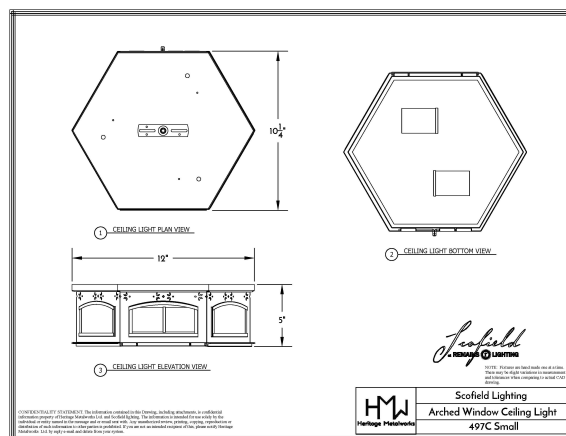

AVAILABLE FINISHES

natural copper

bronzed copper

aged tin, oxidized copper

UL listed for use in dry or damp environments.