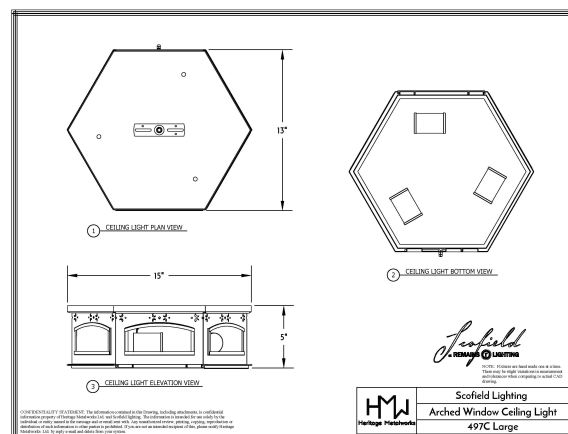

AVAILABLE FINISHES

natural copper

bronzed copper

aged tin, oxidized copper

UL listed for use in dry or damp environments.