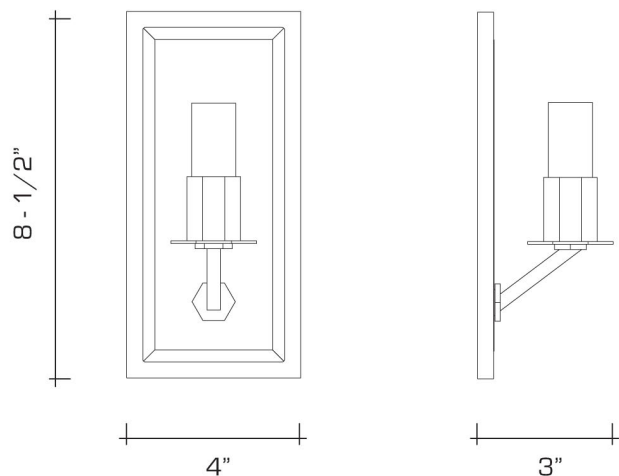

AVAILABLE FINISHES

polished brass

burnished brass, burnished nickel, dark waxed bronze, polished nickel

dark pewter, german silver, light pewter, antique brass, oil rubbed bronze, satin nickel