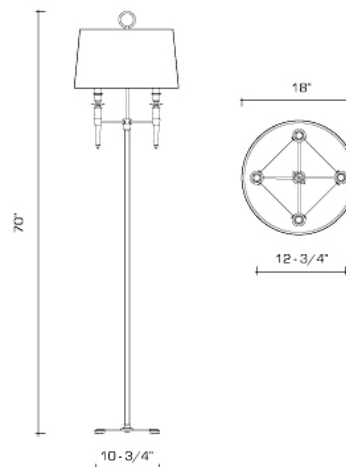

Manufactured using 90% recycled brass