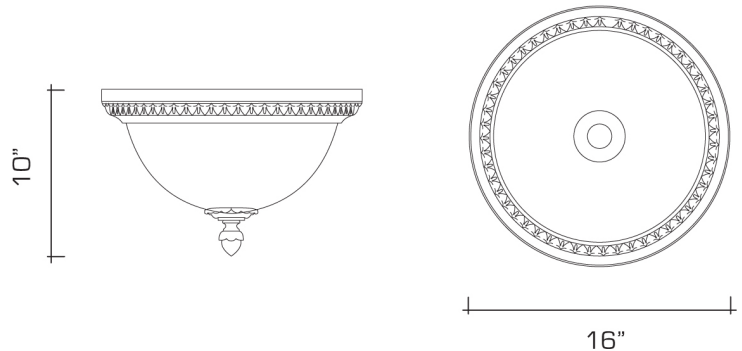

AVAILABLE FINISHES

polished brass

burnished brass, burnished nickel, dark waxed bronze, polished nickel

dark pewter, german silver, light pewter, antique brass, oil rubbed bronze, satin nickel