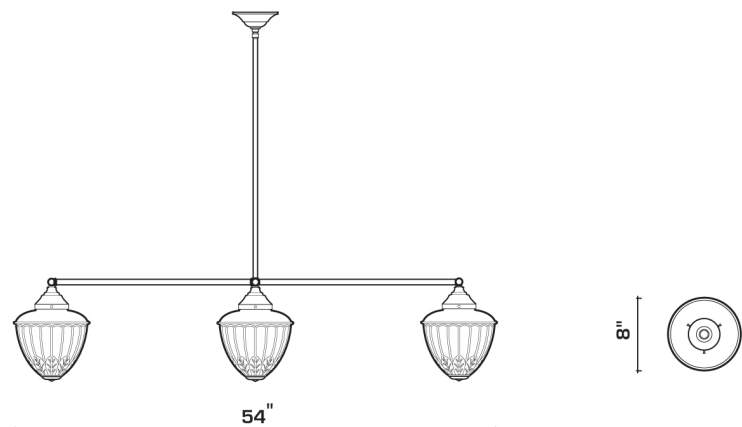

Manufactured using 90% recycled brass