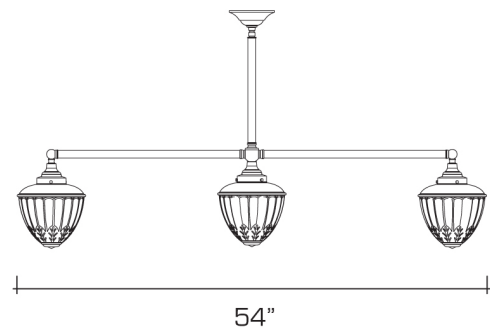

UL listed for use in dry environments

Manufactured using 90% recycled brass