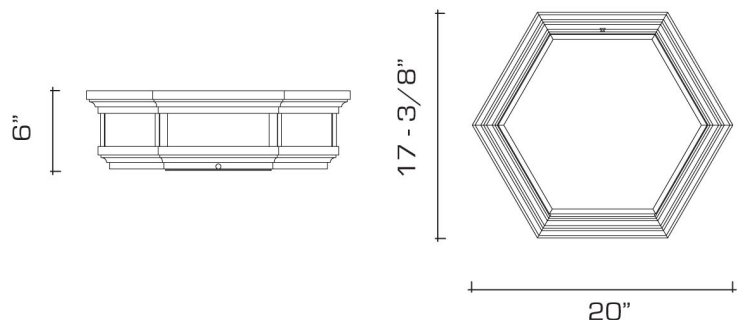

AVAILABLE FINISHES

polished brass

burnished nickel, polished nickel, dark waxed bronze, burnished brass

dark pewter, german silver, light pewter, satin nickel, oil rubbed bronze, antique brass