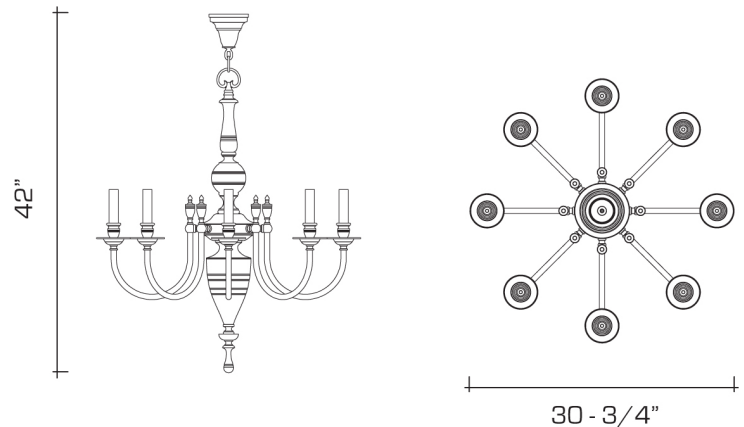

AVAILABLE FINISHES

polished brass

burnished brass, burnished nickel, dark waxed bronze, polished nickel

dark pewter, german silver, light pewter, antique brass, oil rubbed bronze, satin nickel