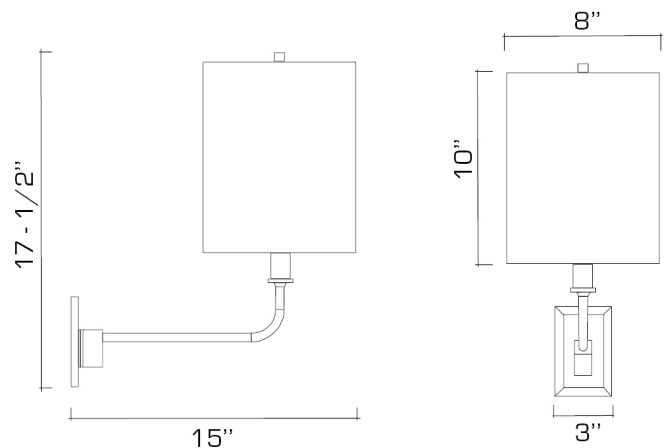

AVAILABLE FINISHES

polished brass

burnished brass, burnished nickel, dark waxed bronze, polished nickel

dark pewter, german silver, light pewter, antique brass, oil rubbed bronze, satin nickel